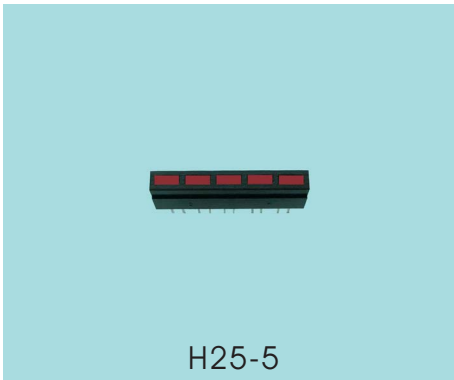

Rectangular LED Housing