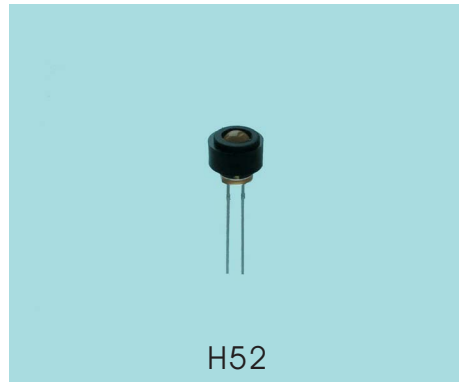

## 3mm Round LED Holder-90

## 3mm Round LED Housing

## 5mm Round LED Holder-90

## 5mm Round LED Housing