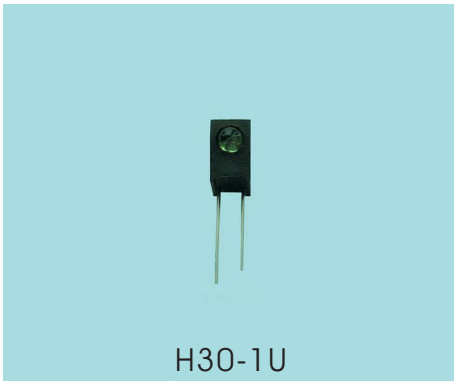

## 3mm Round LED Holder-90

## 3mm Round LED Housing

## 5mm Round LED Holder-90

## 5mm Round LED Housing