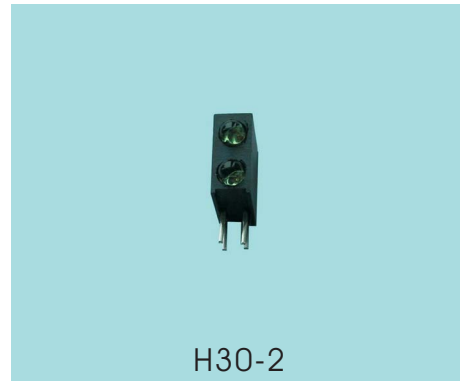

## 3mm Round LED Holder-90

## 3mm Round LED Housing

## 5mm Round LED Holder-90

## 5mm Round LED Housing