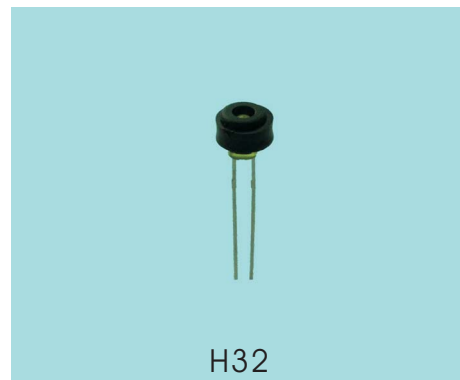

## 3mm Round LED Holder-90

## 3mm Round LED Housing

## 5mm Round LED Holder-90

## 5mm Round LED Housing