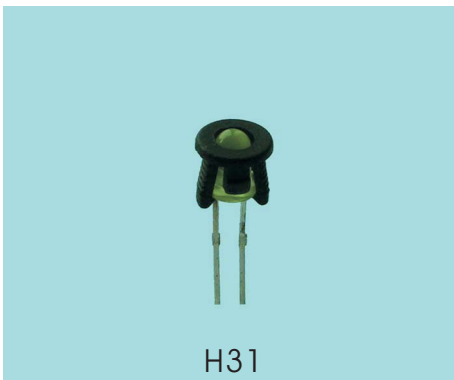

## 3mm Round LED Holder-90

## 3mm Round LED Housing

## 5mm Round LED Holder-90

## 5mm Round LED Housing