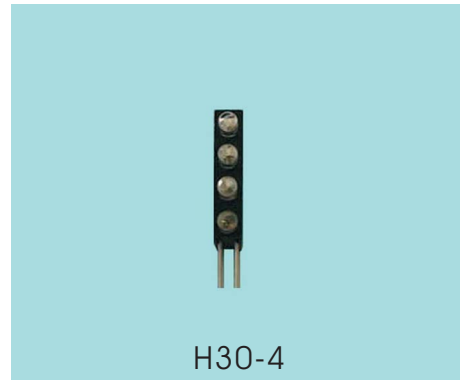

## 3mm Round LED Holder-90

## 3mm Round LED Housing

## 5mm Round LED Holder-90

## 5mm Round LED Housing