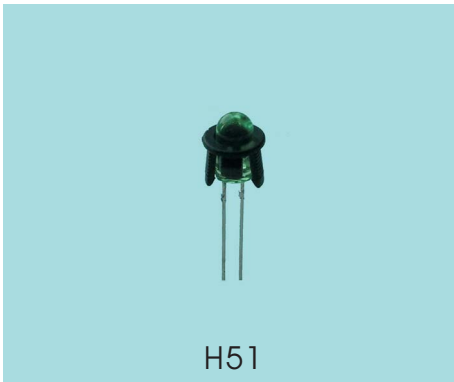

## 3mm Round LED Holder-90

## 3mm Round LED Housing

## 5mm Round LED Holder-90

## 5mm Round LED Housing