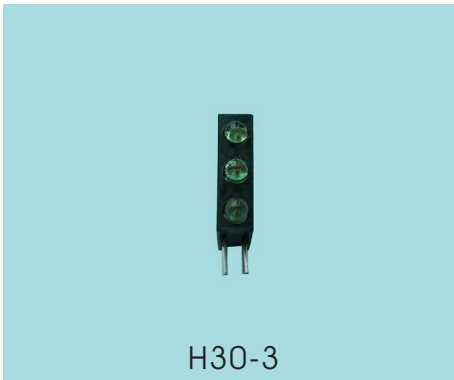

## 3mm Round LED Holder-90

## 3mm Round LED Housing

## 5mm Round LED Holder-90

## 5mm Round LED Housing